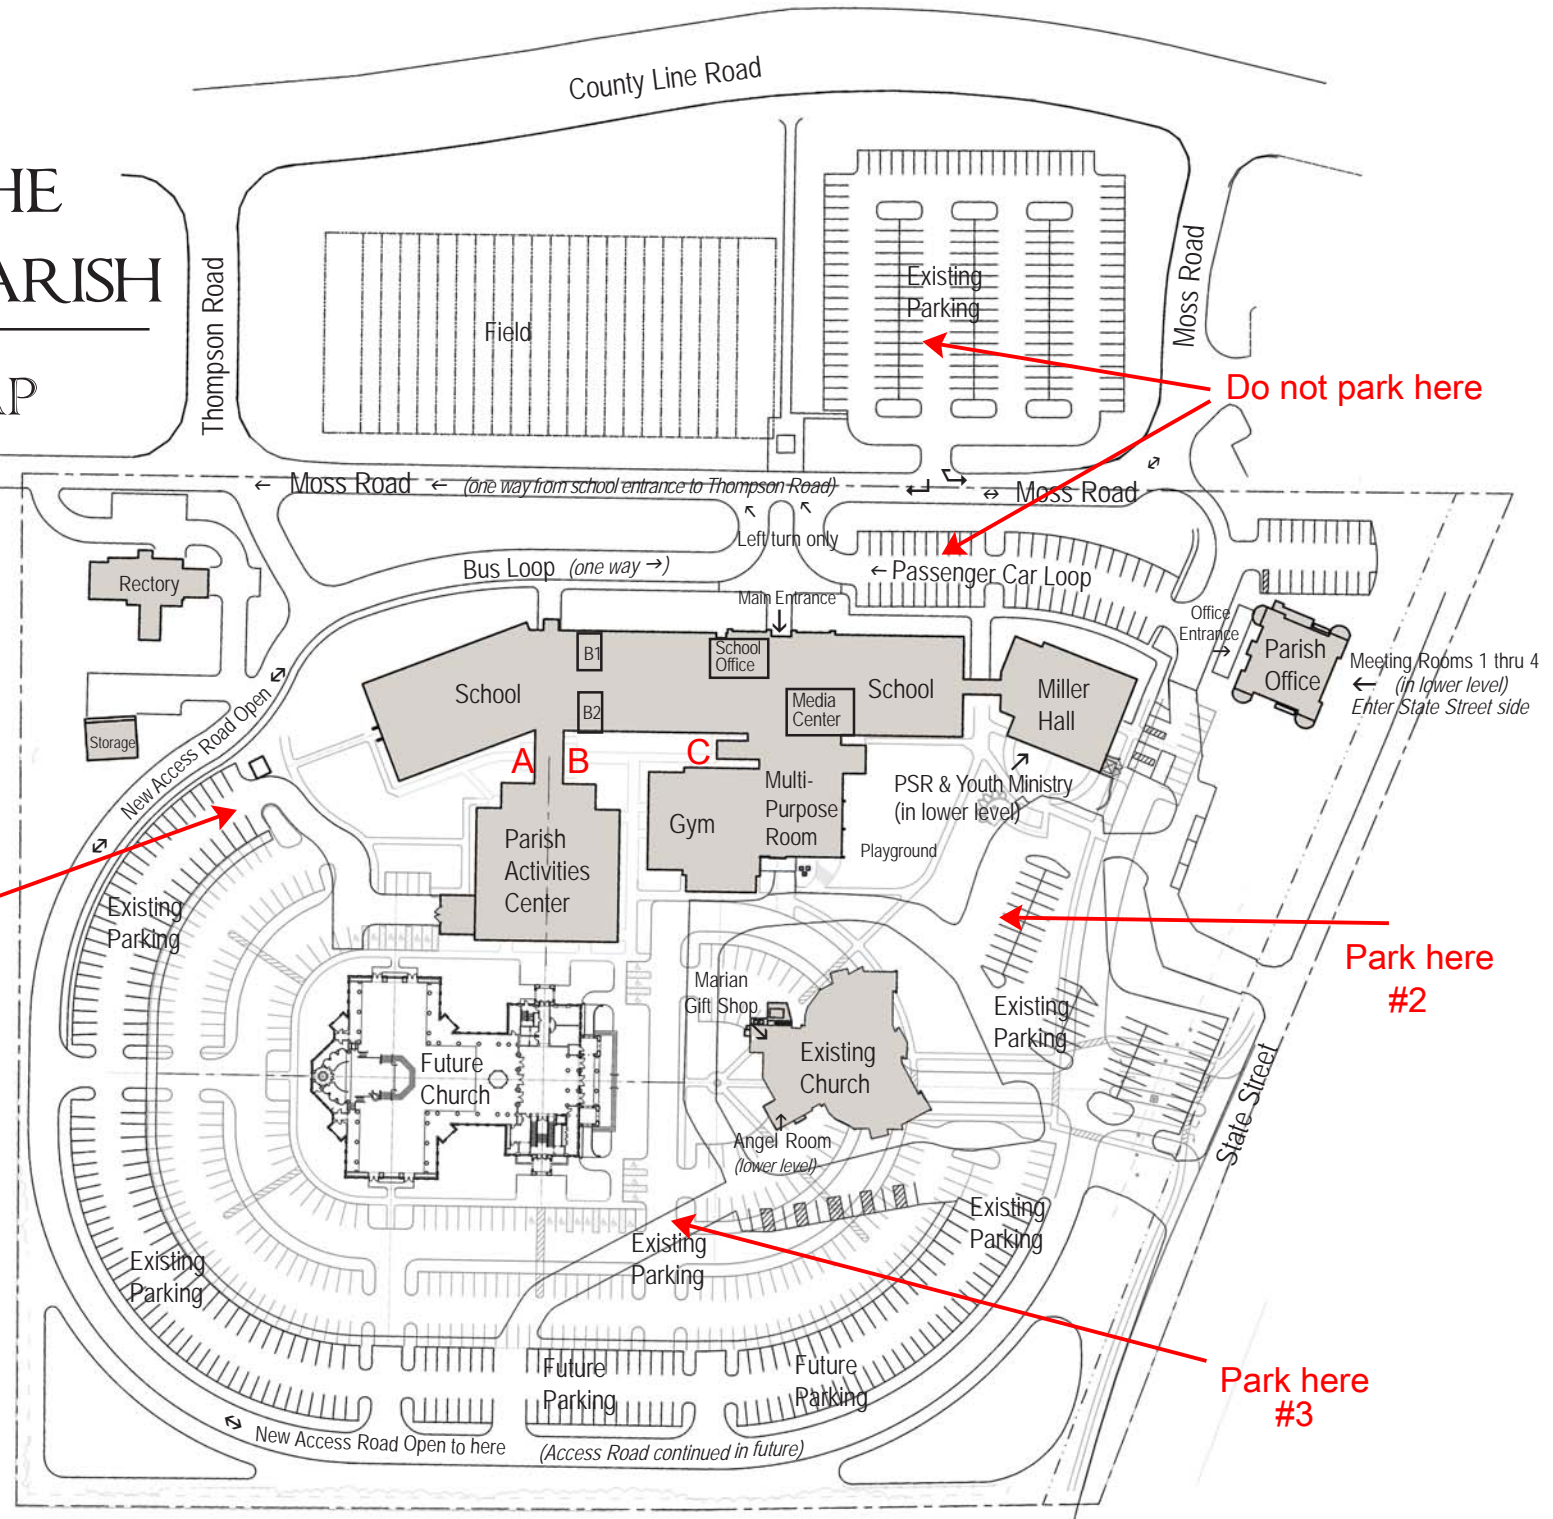

ST. PAUL THE APOSTLE PARISH

CAMPUS MAP

This map illustrates existing facilities as well as a proposed new church, expanded future parking and site improvements.

Park here #1

Do not park here

Park here #2

Park here #3

Best place to park is #1. To enter the Activity Center, use door A. To enter the gym, you can cut through A-B to enter door C.

Please do not park on any access road!