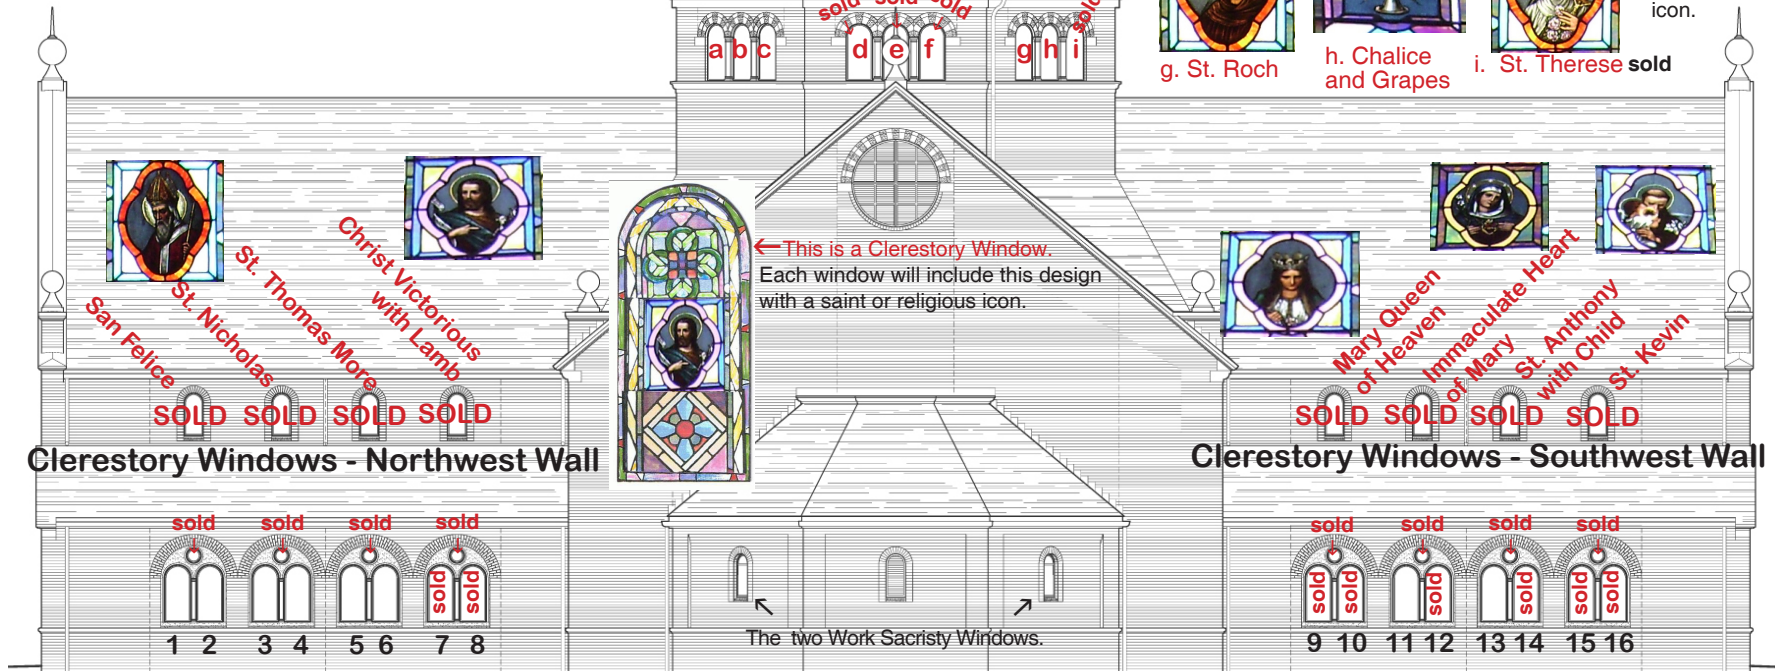

Stained Glass Plan for the West Elevation of the Church.

- ❖ 9 Crossing Tower Windows
- ❖ 8 Clerestory Windows

Note: All saints and religious icons selected for the Crossing Tower and Clerestory Windows are based on existing glass from one of the closed churches in Cleveland.

- ❖ 16 Saint Windows
- ❖ 8 Small Rose Windows above a set of Saint Windows
- ❖ 2 windows in the Work Sacristy

Note: The Saint Windows, Small Rose Windows and two Work Sacristy windows are being created from new glass and are not coming from one of the closed churches.

Saints and religious icons planned for west Elevation of Crossing Tower Windows.

This is the west wall.

This is a Crossing Tower Window. Each window will include this design with a saint or religious icon.

Saint Windows - Northwest Wall

1. St. Vincent de Paul
2. St. Barbara
3. St. Cecilia
4. St. Thomas Apostle
5. St. Martin of Tours
6. St. Thomas More
7. St. Francis de Sales **sold**
8. St. Elizabeth Ann Seton **sold**