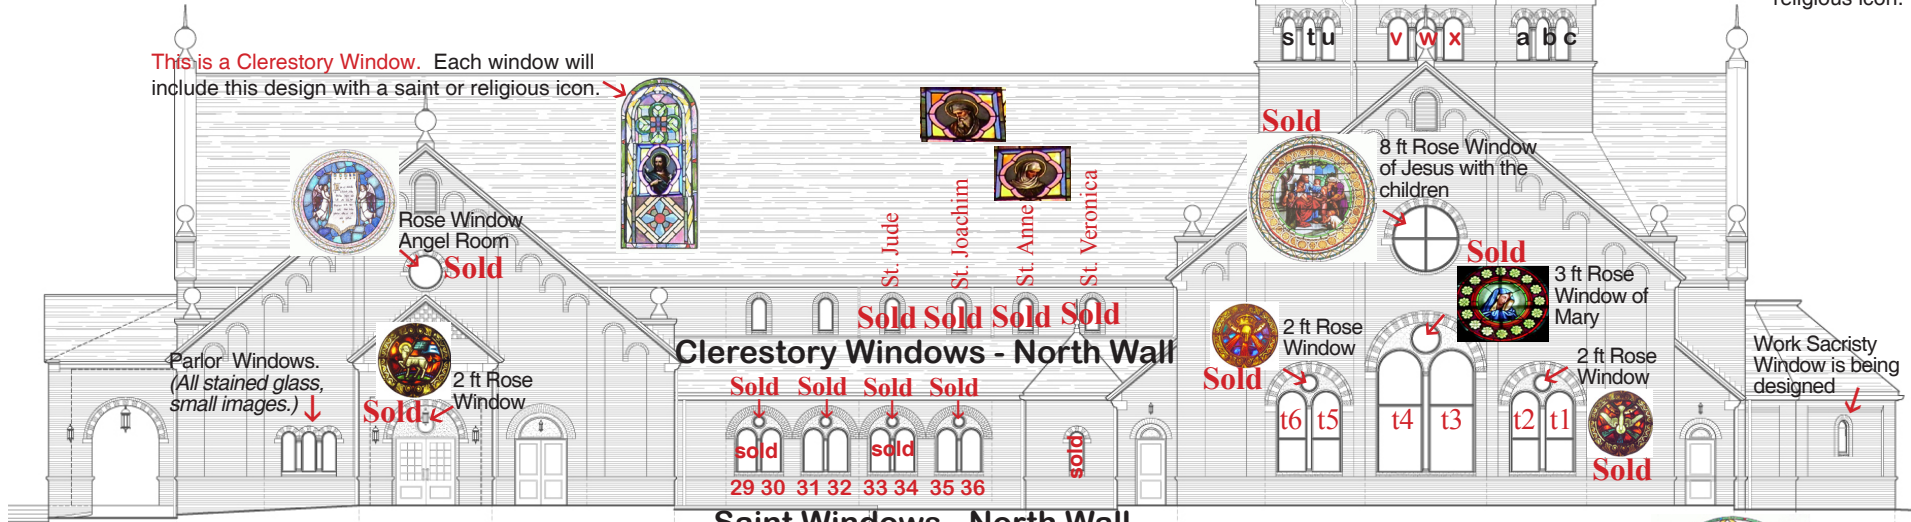

- ❖ 2 Exlarge Transept Windows
- ❖ 4 Large Transept Windows
- ❖ 4 Rose Transept Windows (various sizes)
- ❖ 1 Rose Window in Angel Room
- ❖ 1 Rose Window above entry door

Note: All Transept Windows and Rose Windows are based on existing glass from one of the closed churches in Cleveland.

- ❖ 1 Set of three windows in the Parlor
- ❖ 1 Window in the North Shrine

Note: The windows in the Parlor and Shrine are being designed from new glass.

Stained Glass Plan for the North Elevation of the Church.

This is the north wall.

revised 12/31/2011

Note: Crossing Tower Windows (s, t & u) see the East Transept Elevation Drawing. For windows (a, b & c) see the West Elevation Drawing.

v. Crown of Thorns, INRI

w. Jesus in Crown of Thorns

x. Sacred Heart with Crown of Thorns

This is a Crossing Tower Window. Each window will include this design with a saint or religious icon.

Saint Windows - North Wall

- Crossing Tower Windows - \$6,000 each
- Clerestory Windows - \$4,800 each
- Large Transept Window - \$25,000 each
- Rose Window above Large Transept - \$4,000 each
- Exlarge Transept Window - \$40,000 each
- Rose Window above Exlarge Transept - \$12,000
- Large Rose Window - \$30,000
- Saint Windows - \$12,000 each
- Small Rose Window - \$1,800 each
- Rose Window above North Entrance - \$4,000
- Parlor Windows - \$3,000 each
- Window in Shrine is being designed.