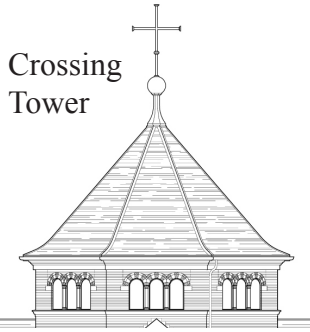

Crossing Tower Windows

The Crossing Tower Windows include images of saints or religious icons. This chart below illustrates the saint or icon selected for each window as well as the location. The sample window to the right shows the proposed design and the placement of the image. These windows are \$6,000 each. Please refer to the separate elevation drawings for more details on window locations.

Image here

WEST

Altar

East