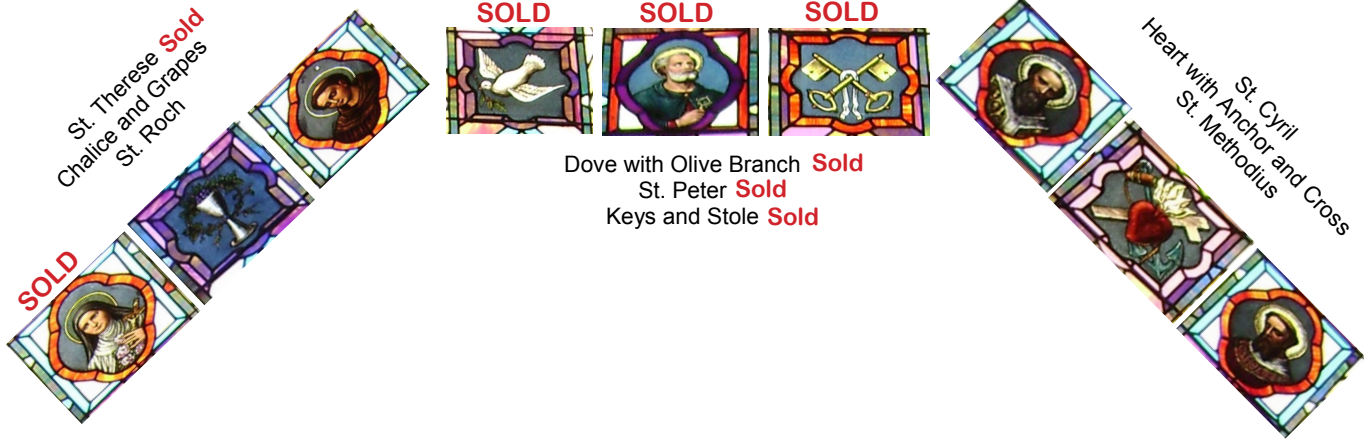

Crossing Tower Windows

The Crossing Tower Windows include images of saints or religious icons. This chart below illustrates the saint or icon selected for each window as well as the location. The sample window to the right shows the proposed design and the placement of the image. These windows are \$6,000 each. Please refer to the separate elevation drawings for more details on window locations.

Image here

WEST

Altar

East