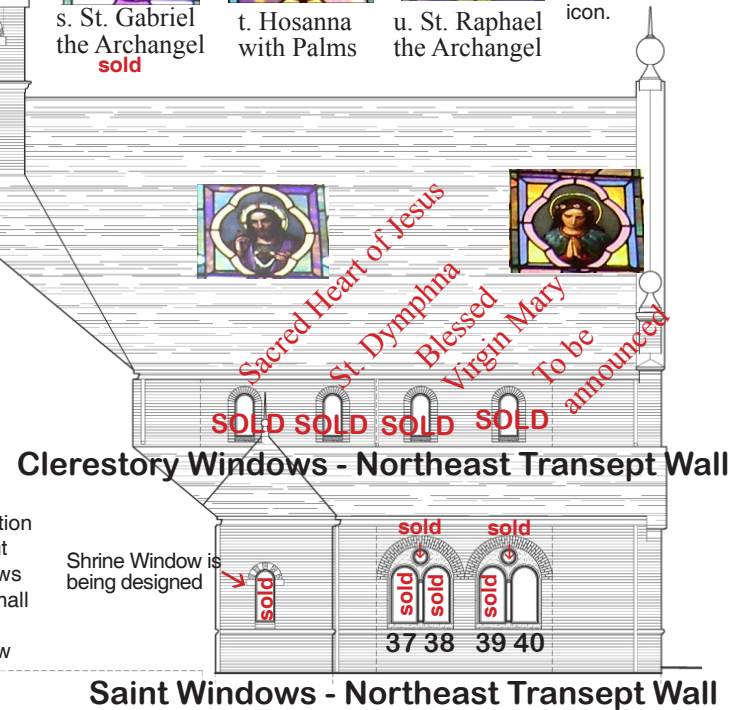

- ❖ 8 Saint Windows
- ❖ 4 Small Rose Windows above a set of Saint Windows
- ❖ 2 windows in the south and north Shrines.

Note: The Saint Windows, Small Rose Windows and two Shrine windows are being created from new glass and are not coming from one of the closed churches.

This is the east transept wall.

m. St. Mary

n. Cross, Banner, Chalice, Palms

o. St. Martha **SOLD**

p. Bible with Lilies

q. St. John the Evangelist **SOLD**

r. Chalice and Grapes

↑ This is a Crossing Tower Window. Each window will include this design with a saint or religious icon.

## Crossing Tower Windows

m n o p q r s t u

← This is a Clerestory Window. Each window will include this design with a saint or religious icon.

Note: The Saint Windows and Small Rose Windows are being created from new glass and are not coming from one of the closed churches.

- 17. St. John
- 18. St. Luke **SOLD**
- 19. St. Mark
- 20. St. Matthew

Crossing Tower Windows - \$6,000 each  
 Clerestory Windows - \$4,800 each  
 Saint Windows - \$12,000 each  
 Small Rose Window - \$1,800 each (above a set of Saint Windows)  
 Shrine Windows - being designed