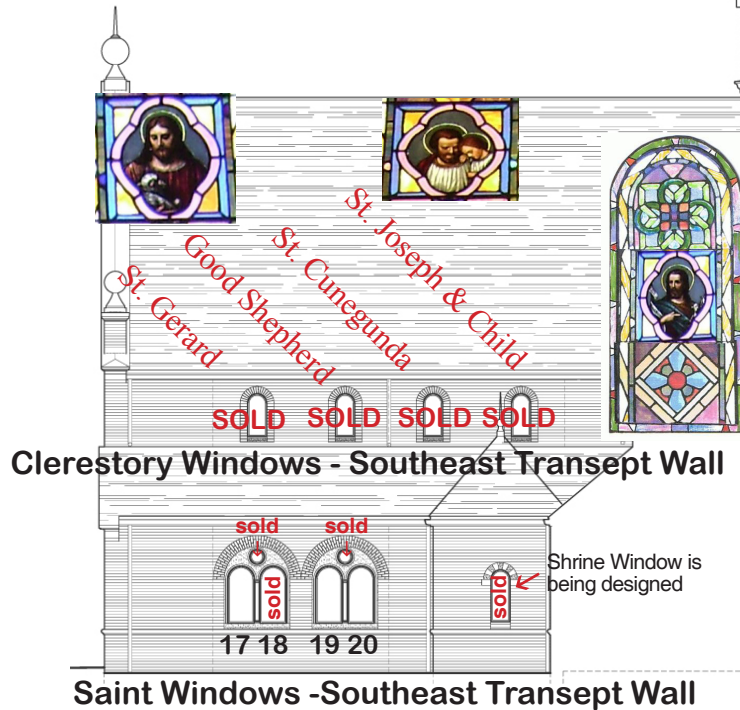

# Stained Glass Plan for the East Transept Elevation of the Church.

- ❖ 9 crossing Tower Windows
- ❖ 8 Clerestory Windows

Note: All saints and religious icons selected for the Crossing Tower and Clerestory Windows are based on existing glass from one of the closed churches in Cleveland.

This is the east transept wall.

m. St. Mary

n. Cross, Banner, Chalice, Palms

o. St. Martha **SOLD**

p. Bible with Lilies

q. St. John the Evangelist **SOLD**

r. Chalice and Grapes

↑ This is a Crossing Tower Window. Each window will include this design with a saint or religious icon.

s. St. Gabriel the Archangel **SOLD**

t. Hosanna with Palms

u. St. Raphael the Archangel

## Crossing Tower Windows

m n o p q r s t u

← This is a Clerestory Window. Each window will include this design with a saint or religious icon.

Note: The Saint Windows and Small Rose Windows are being created from new glass and are not coming from one of the closed churches.