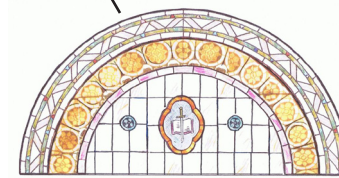

Stained Glass Plan for the East Elevation of the Church.

revised 7/20/2011

- ❖ (1) 8 ft. Half Round Window above the center front door
- ❖ (2) 7 ft. Half Round Windows above left and right front doors
- ❖ (2) 8 ft. Rose Windows
- ❖ (1) 12 ft. Rose Window (still in design)

Note: All windows above are mostly existing glass from the closed churches in Cleveland.

- ❖ 2 sets of three windows in the Marian Gift Shop and Parlor

Note: These windows in the Marian Gift Shop and Parlor are being designed from new glass.

This is the east wall.

No Crossing Tower Windows shown in this illustration.

8 ft Rose Window of young Jesus teaching in the temple.

8 ft Rose Window of the Transfiguration

12 ft Rose Window being designed

A 7 ft. Half Round Window above the left front door with images of a sword and Bible.

An 8 ft. Half Round Window above the center front door with an image of St. Paul.

A 7 ft. Half Round Window above the right front door with images of a sword and Bible.