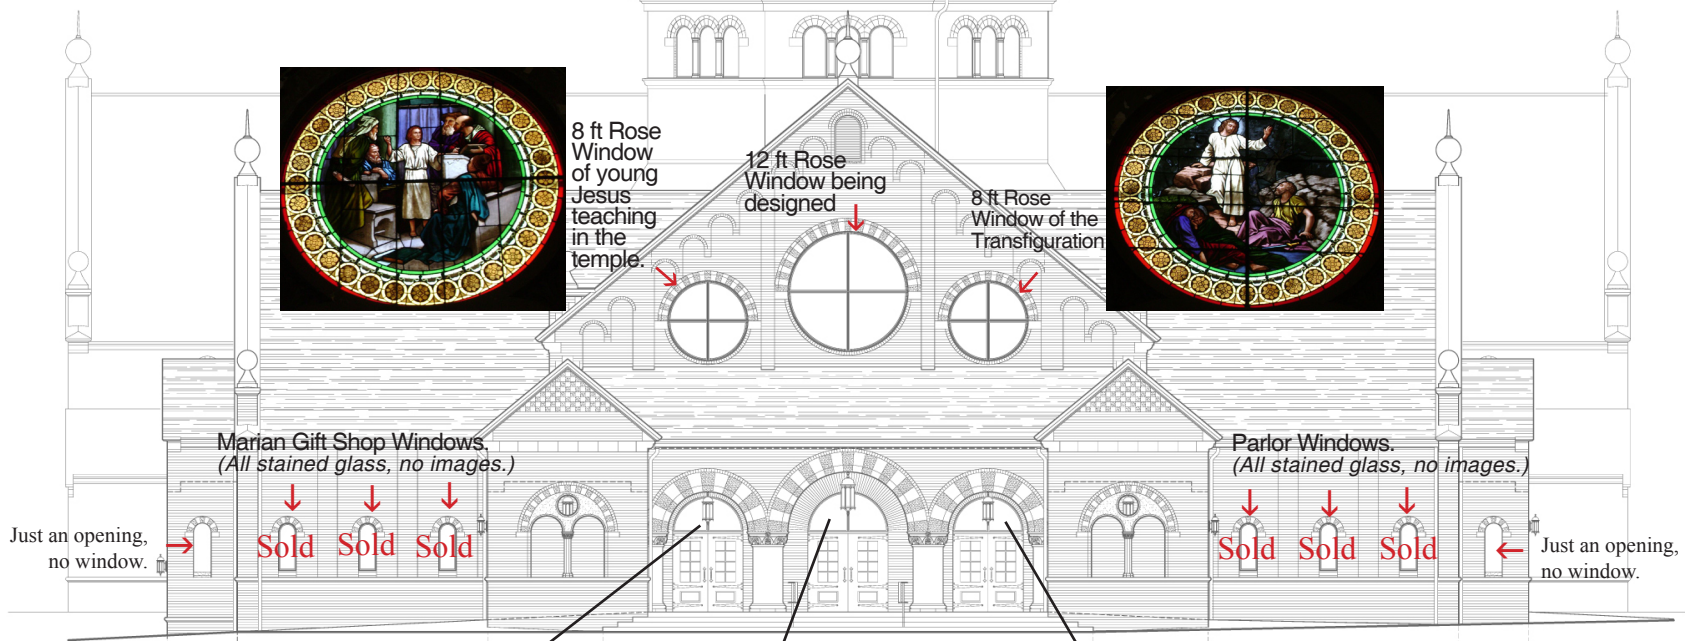

Stained Glass Plan for the East Elevation of the Church.

revised 7/20/2011

- ❖ (1) 8 ft. Half Round Window above the center front door
- ❖ (2) 7 ft. Half Round Windows above left and right front doors
- ❖ (2) 8 ft. Rose Windows
- ❖ (1) 12 ft. Rose Window (still in design)

Note: All windows above are mostly existing glass from the closed churches in Cleveland.

- ❖ 2 sets of three windows in the Marian Gift Shop and Parlor

Note: These windows in the Marian Gift Shop and Parlor are being designed from new glass.

This is the east wall.

No Crossing Tower Windows shown in this illustration.

8 ft Rose Window of young Jesus teaching in the temple.

8 ft Rose Window of the Transfiguration

12 ft Rose Window being designed

A 7 ft. Half Round Window above the left front door with images of a sword and Bible.

An 8 ft. Half Round Window above the center front door with an image of St. Paul.

A 7 ft. Half Round Window above the right front door with images of a sword and Bible.